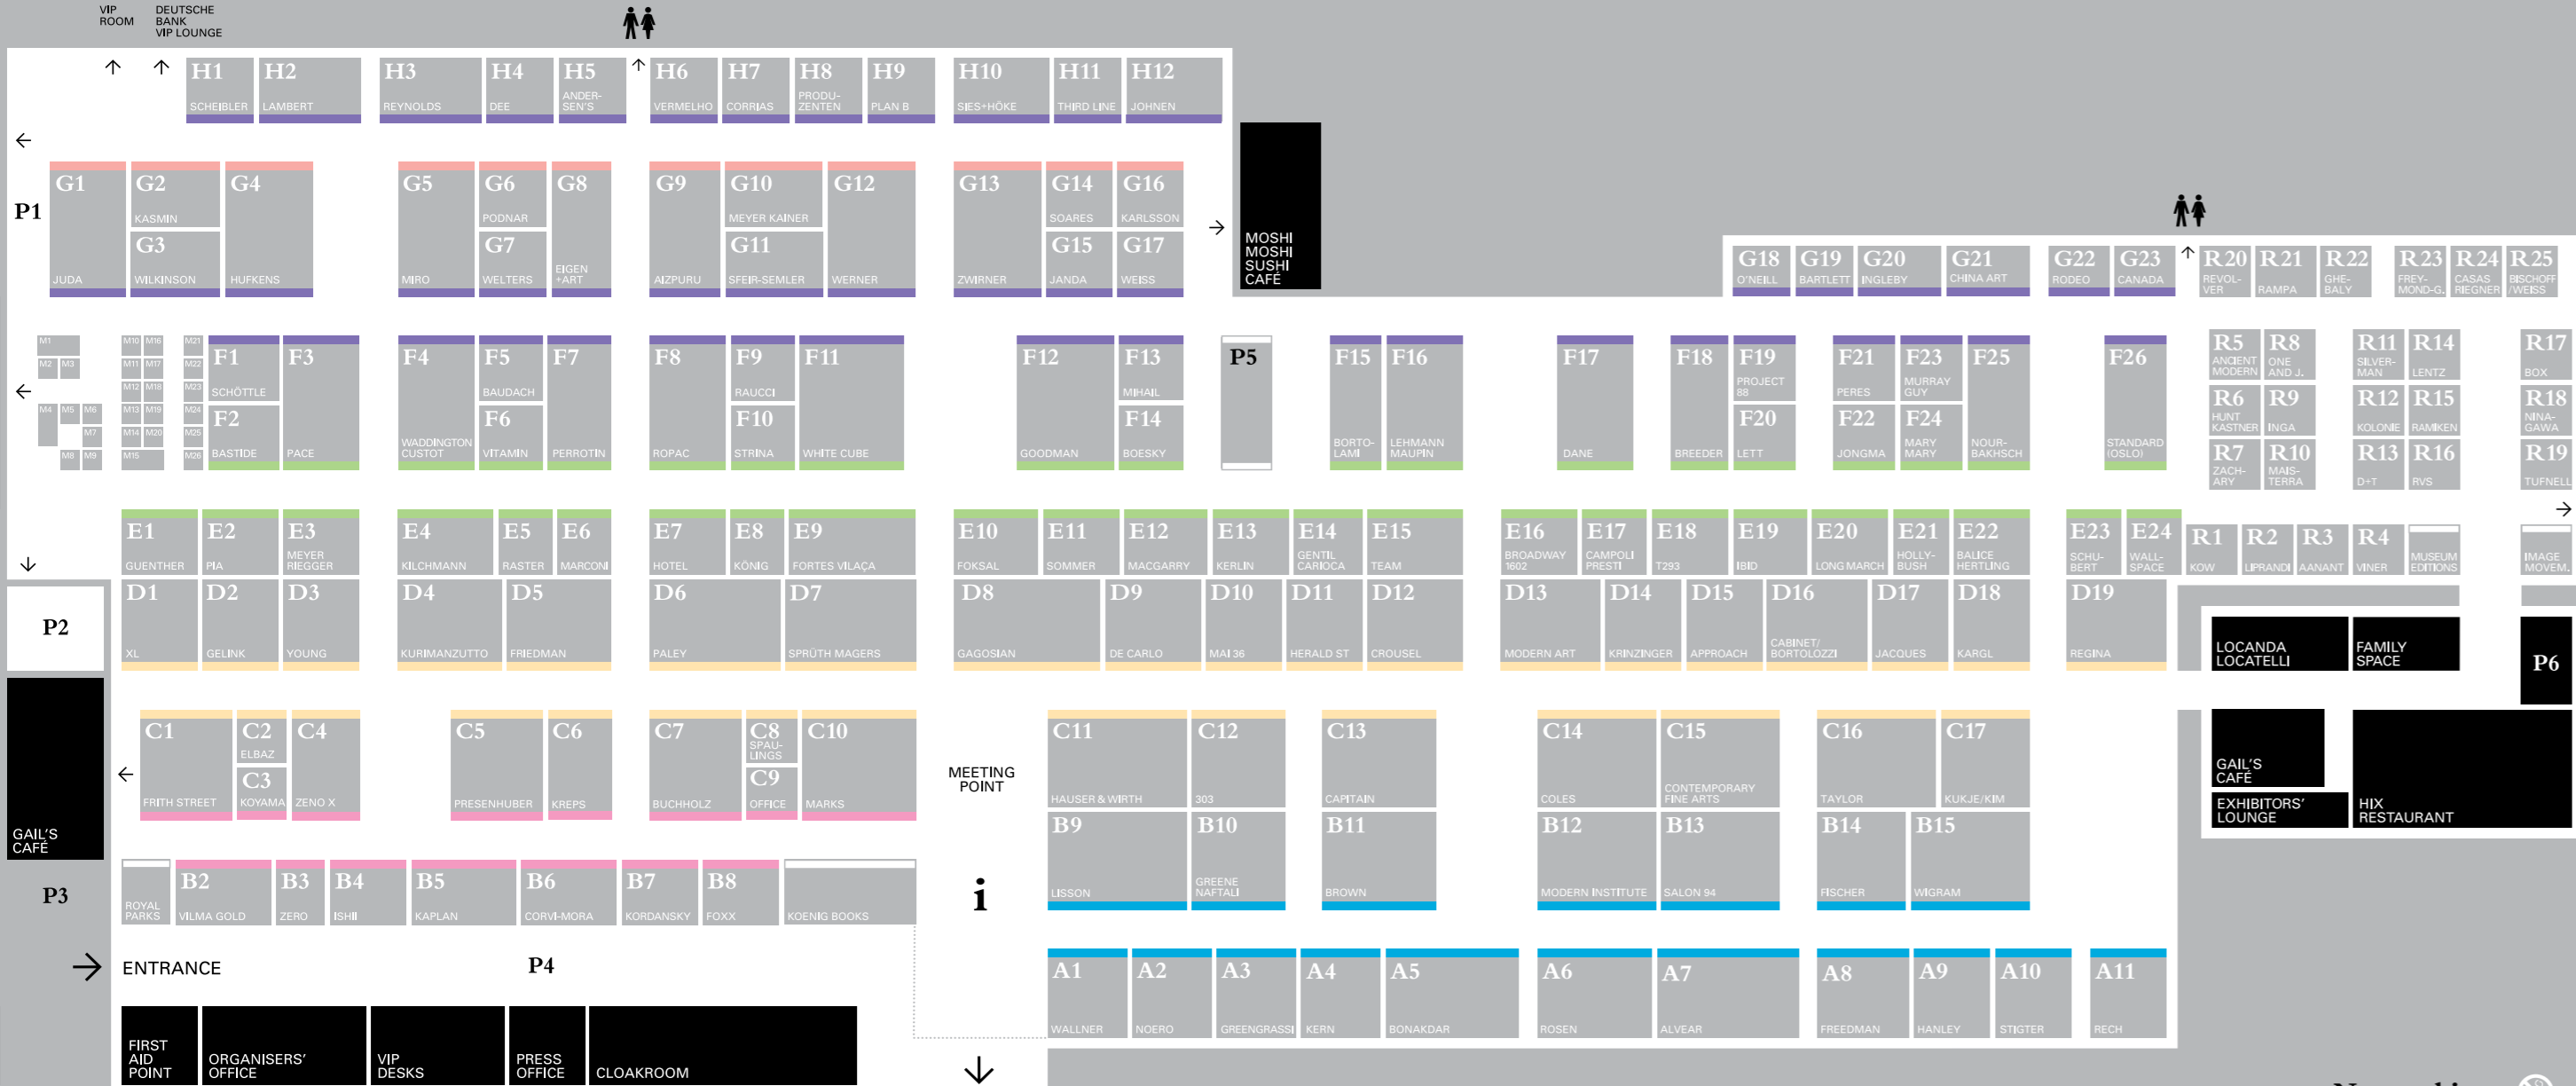

AUDI-TORIUM

GAIL'S CAFE

GAIL'S CAFE

BOX OFFICE

Galleries